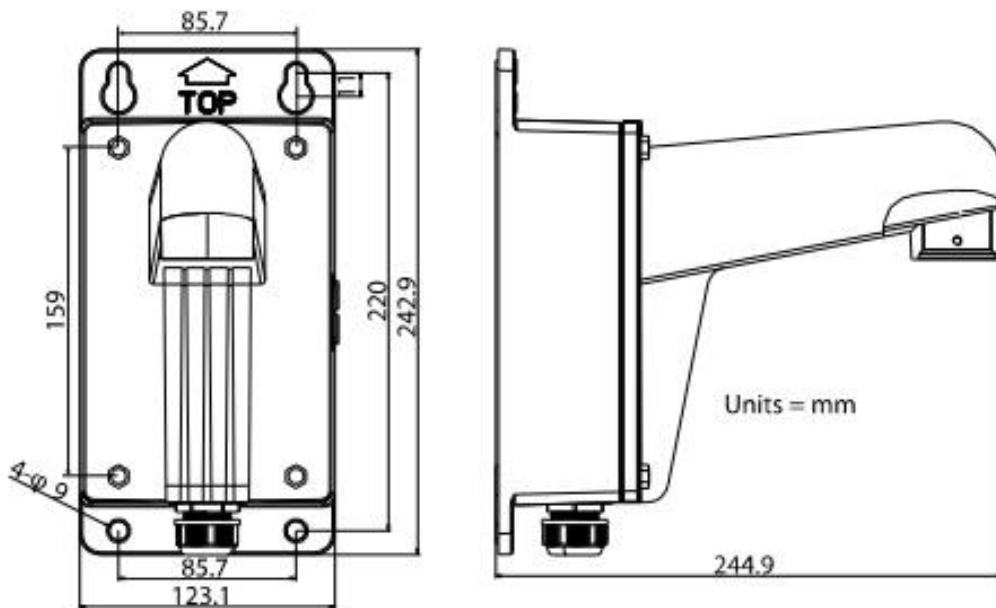

▪ **Specification**

Model	WML	
Parameters	Weight	1428 g (3.15 lbs)
	Appearance	Hikvision White
	Material	Aluminum Alloy
	Dimension	242.9 mm x 123.1 mm x 244.9 mm (9.56" x 4.85" x 9.64")
	Range of Application	Suitable for dome camera wall mounting
	Description	Wall Mounting Bracket for Dome Camera (with Junction Box)

▪ **Available Model**

▪ **Dimension**